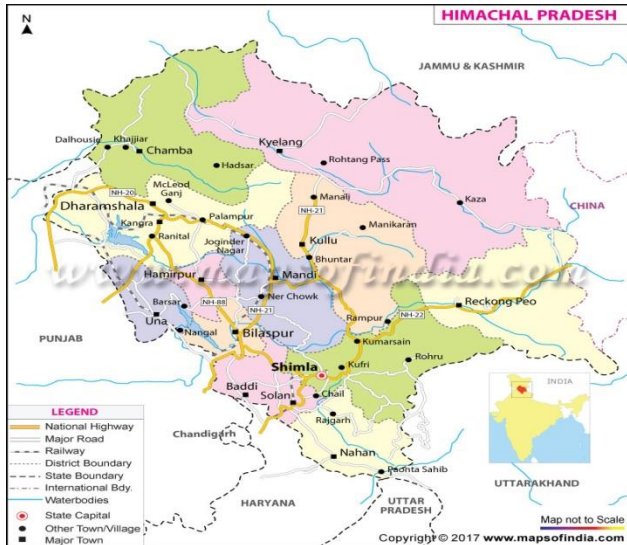

एक भारत श्रेष्ठ भारत

Location Map of Himachal Pradesh

Location Map of Kerala

Administrative Distribution of HP

Administrative Distribution of Kerala

Shimla – Capital of Himachal Pradesh

Thiruvananthapuram– Capital of Kerala

Himachal Pradesh University

University of Calicut

Government Degree College Shahpur (Kangra)

St. Joseph's College, Irinjalakuda

NMSM Govt. College, Kalpetta

Govt. College, Attingal

Dhauladhar Mountain Range, Kangra Valley

Koyalam Beach, Thiruvananthapuram

Maharaja Pratap Sagar Lake, Pong Dam, Kangra

Vembanad Lake, Kumarakom

Kangra Fort at Kangra

Monolithic Temples at Masrur, Kangra

Kottukal Thrikovil Cave Temple, Kollam

Snow Leopard, State Animal of HP